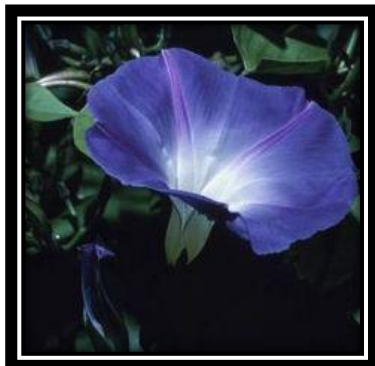

Georgia O'Keeffe

In 1887, Georgia O' Keeffe was born in Sun Prairie, Wisconsin. By the age of 10, she knew she wanted to be an artist. When she was older, she studied art in Chicago and New York. She is best known for her paintings of enlarged flowers. After moving to New Mexico, she started painting in a southwestern theme- adobe churches, rocks, and skulls she picked up in the desert. She died at the age of 96 in 1986.

Match the flowers in the paintings to the correct photograph.

Petunia

Morning Glory

Calla Lily

Jack-in-the-Pulpit

Georgia O'Keefe

In 1887, Georgia O' Keefe was born near Sun Prairie, Wisconsin. By the age of 10, she knew she wanted to be an artist. She studied art in Chicago and New York. She is best known for her paintings of enlarged flowers. After moving to New Mexico, she started painting in a southwestern theme- adobe churches, rocks, and skulls she picked up in the desert. She died at the age of 96 in 1986.