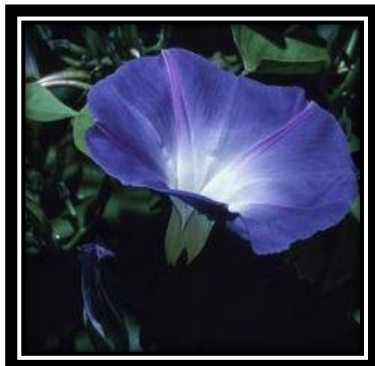

# Georgia O'Keeffe

In 1887, Georgia O' Keeffe was born in Sun Prairie, Wisconsin. By the age of 10, she knew she wanted to be an artist. When she was older, she studied art in Chicago and New York. She is best known for her paintings of enlarged flowers. After moving to New Mexico, she started painting in a southwestern theme- adobe churches, rocks, and skulls she picked up in the desert. She died at the age of 96 in 1986.

*Match the flowers in the paintings to the correct photograph.*

Petunia

Morning Glory

Calla Lily

Jack-in-the-Pulpit

# Georgia O'Keefe

In 1887, Georgia O' Keefe was born near Sun Prairie, Wisconsin. By the age of 10, she knew she wanted to be an artist. She studied art in Chicago and New York. She is best known for her paintings of enlarged flowers. After moving to New Mexico, she started painting in a southwestern theme- adobe churches, rocks, and skulls she picked up in the desert. She died at the age of 96 in 1986.