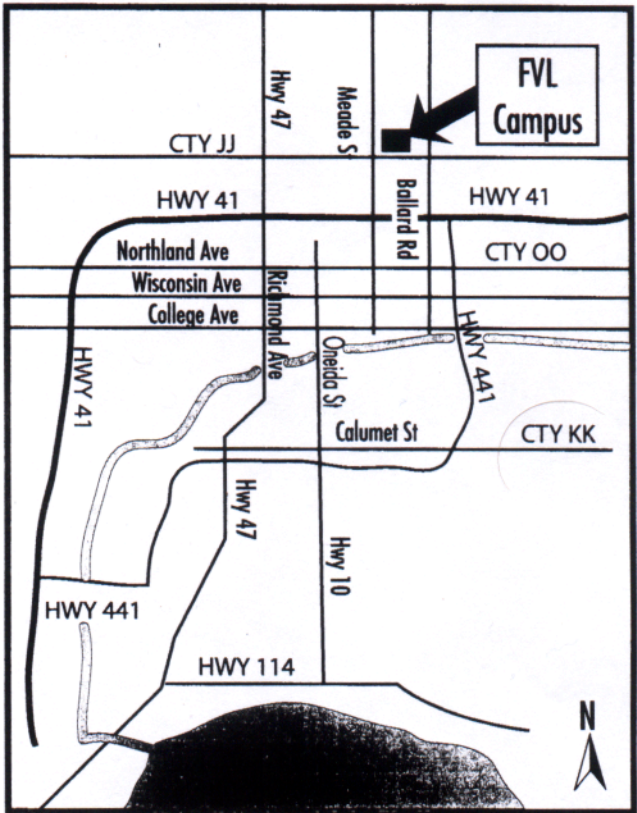

THE MAP BELOW IS FOR YOUR
CONVENIENCE IN LOCATING THE
FOX VALLEY LUTHERAN HIGH SCHOOL
APPLETON, WI

The FVL campus is located between the Richmond Street (Highway 47) and Ballard Street exits of Highway 41 on Meade Street. Take either Richmond (Hwy 47) or the Ballard Road exit and drive north to Edgewood Drive (County Highway JJ). From Richmond (Hwy 47), turn east and proceed to the next stoplight to reach the school. From Ballard, turn west and the school entrance will be on the north side of the road before the stoplight on Meade Street.