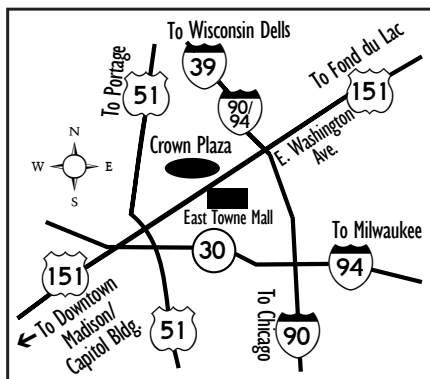

DANEPEX STATION

Postage Stamp Show

DANEPEX '08

Sunday, April 20
New Location! 10 a.m. - 5 p.m.

Crowne Plaza Hotel - Madison, WI

4402 E. Washington Ave. (Hwy. 151 and across from East Towne Mall)

- **Judged Philatelic Exhibits**
featuring a statewide single-frame
championship competition
- **16 Dealers**
- **U.S. Postal Service Station**
- **Door Prizes**
- **Free Stamp Collection Appraisals**
- **Three 45-min. Workshops**
 - 1 p.m. - Beginning Stamp Collecting for Youth
 - 2 p.m. - Stamp Collecting as a Family Activity
 - 3 p.m. - Beginning Stamp Collecting for Adults
- **Special Show Cover & Cancel**
celebrating stamp collecting for all ages
- **Free Admission/Parking**
- **Handicap Accessible**
- **Public Invited**
beginning & advanced collectors
& interested non-collectors